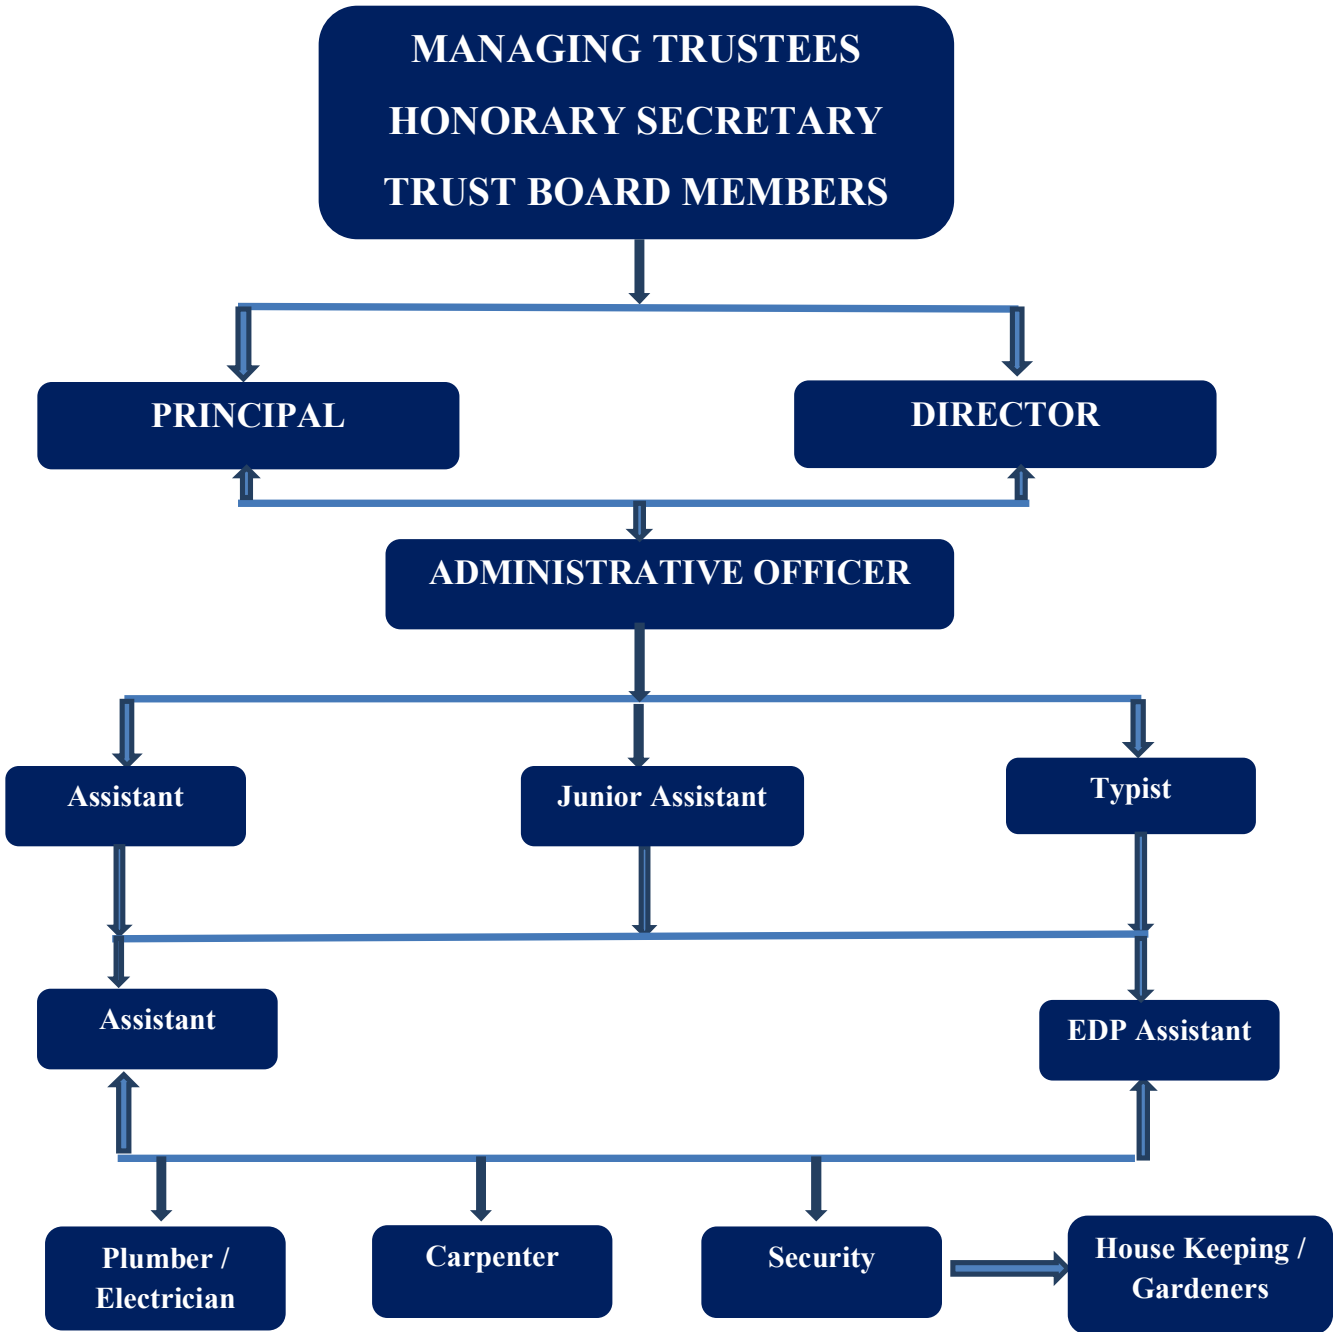

**DHARMAMURTHI RAO BAHADUR CALAVALA
CUNNAN CHETTY'S HINDU COLLEGE
(SHIFT - 2) SELF-FINANCING STREAM
ADMINISTRATION ORGANOGRAM**

G. Kalvikkarasi
Dr.G. KALVIKKARASI
PRINCIPAL
DHARMAMURTHI RAO BAHADUR
CALAVALA CUNNAN CHETTY'S HINDU COLLEGE
PATTABIRAM, CHENNAI-600072