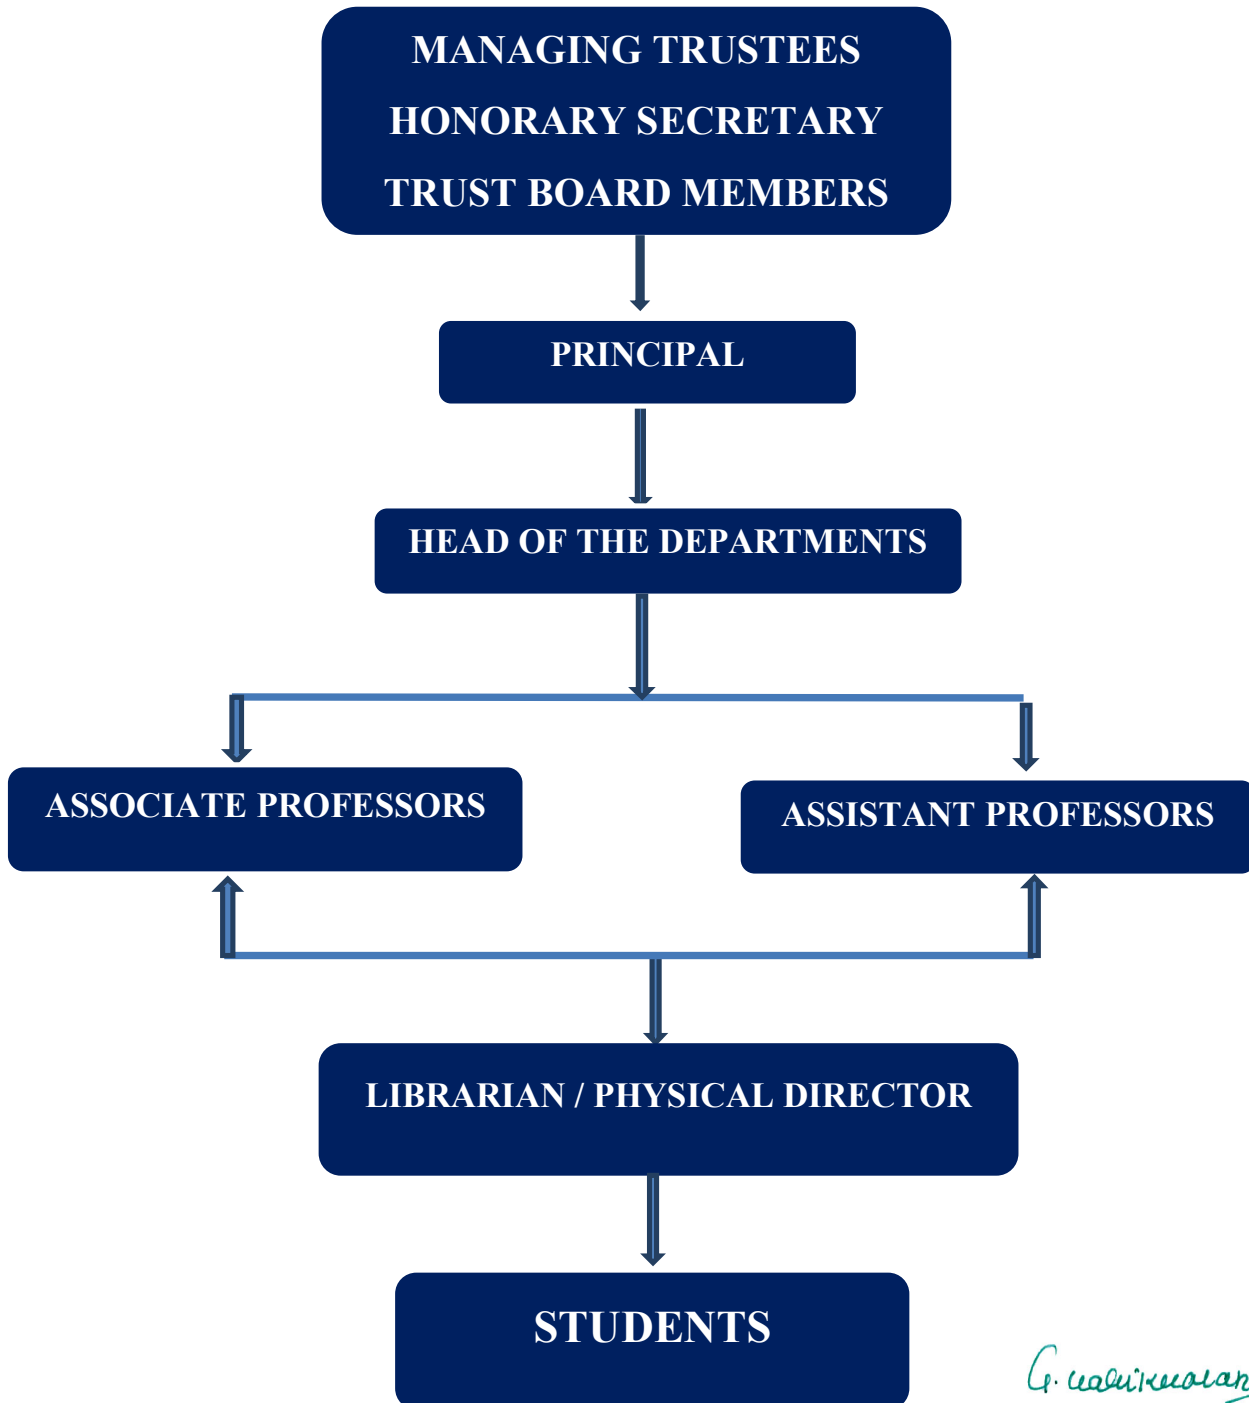

**DHARMAMURTHI RAO BAHADUR CALAVALA
CUNNAN CHETTY'S HINDU COLLEGE
(SHIFT - 1) AIDED STREAM
ACADEMIC ORGANOGRAM**

G. Kalvikkarasi

Dr.G. KALVIKKARASI
PRINCIPAL
DHARMAMURTHI RAO BAHADUR
CALAVALA CUNNAN CHETTY'S HINDU COLLEGE
PATTABIRAM, CHENNAI-600072