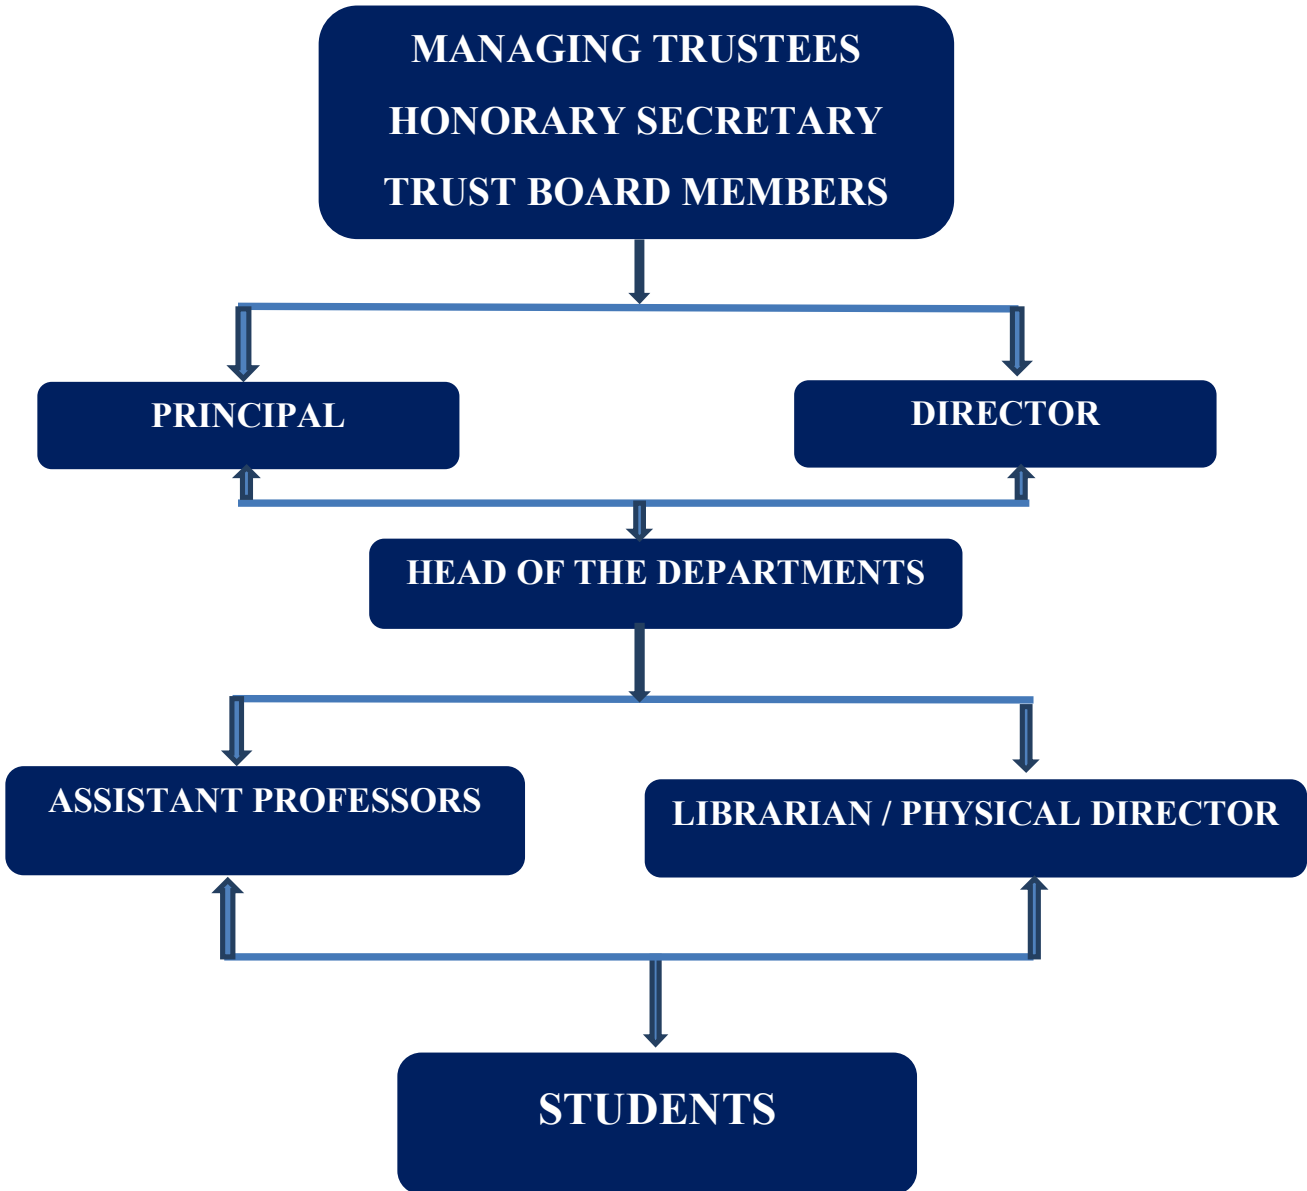

**DHARMAMURTHI RAO BAHADUR CALAVALA
CUNNAN CHETTY'S HINDU COLLEGE
(SHIFT - 2) SELF - FINANCING STREAM
ACADEMIC ORGANOGRAM**

G. Kalvikkarasi

Dr.G. KALVIKKARASI
PRINCIPAL
DHARMAMURTHI RAO BAHADUR
CALAVALA CUNNAN CHETTY'S HINDU COLLEGE
PATTABIRAM, CHENNAI-600072