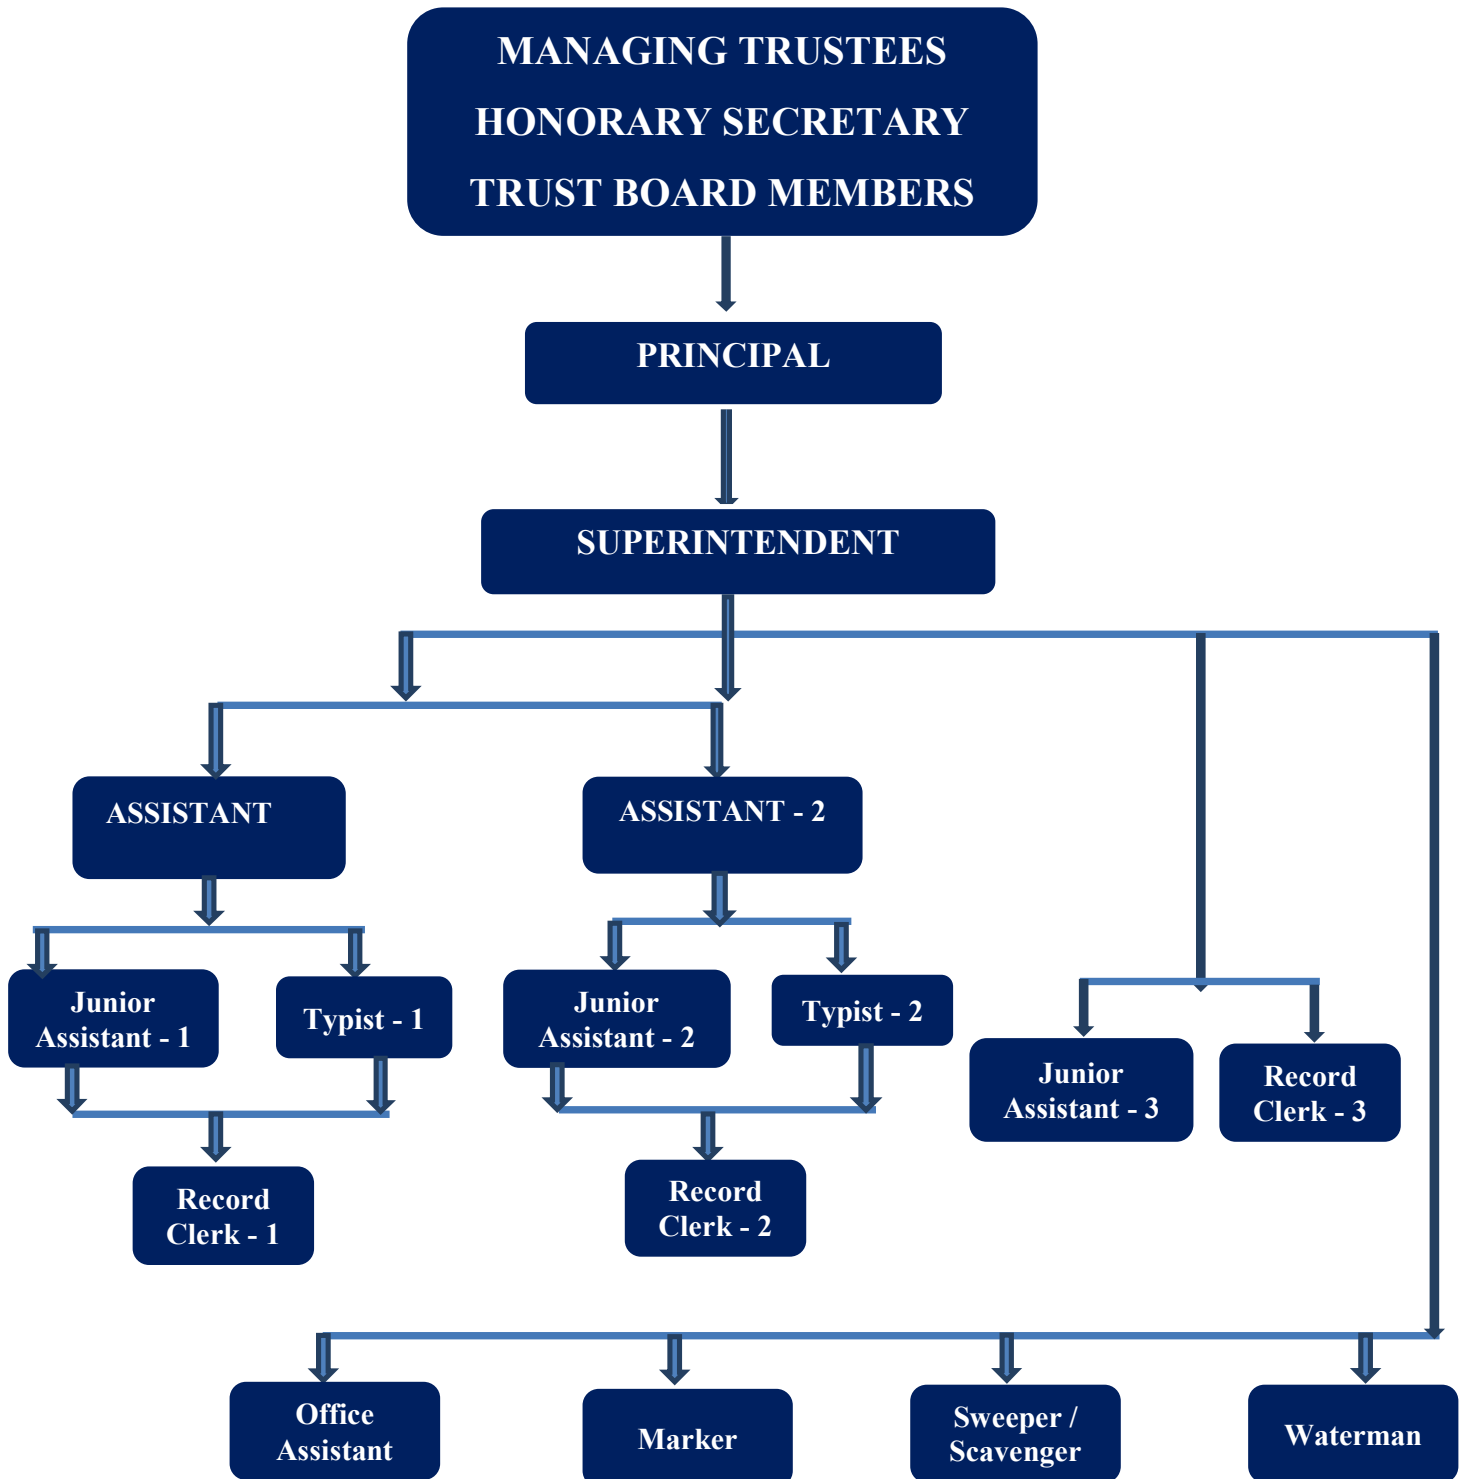

**DHARMAMURTHI RAO BAHADUR CALAVALA
CUNNAN CHETTY'S HINDU COLLEGE
(SHIFT - 1) AIDED STREAM
ADMINISTRATION ORGANOGRAM**

G. Kalvikkarasi

Dr.G. KALVIKKARASI
PRINCIPAL
DHARMAMURTHI RAO BAHADUR
CALAVALA CUNNAN CHETTY'S HINDU COLLEGE
PATTABIRAM, CHENNAI-600072